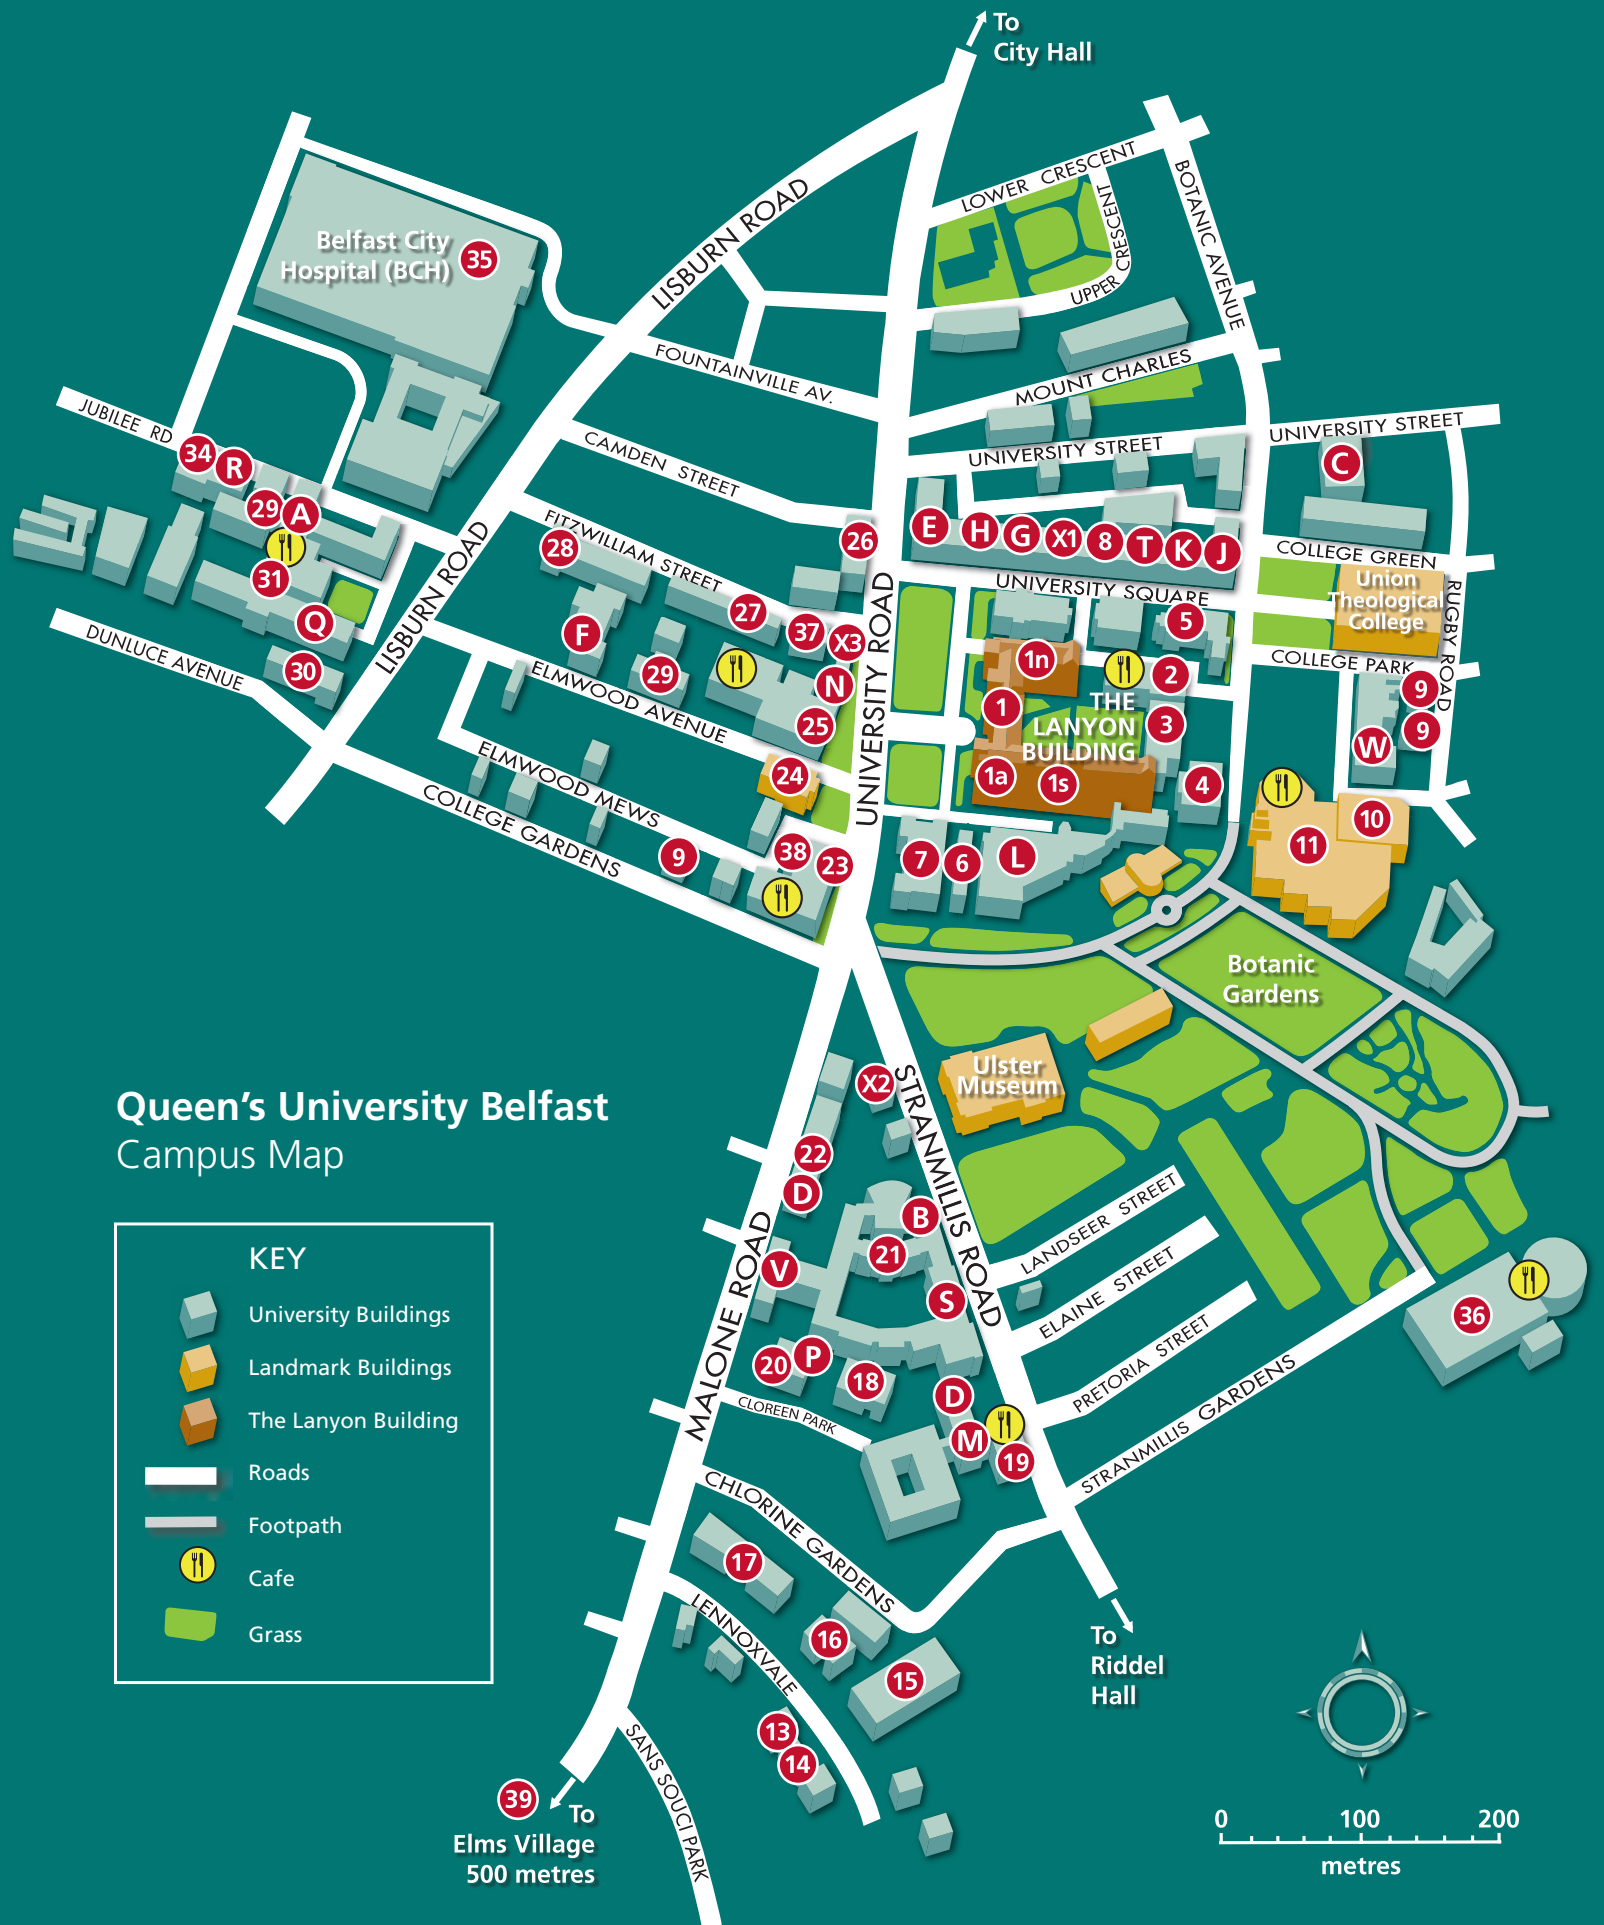

The Lanyon Building

The Students' Union

The Library at Queen's

The David Keir Building

The Student Guidance Centre

CAMPUS MAP KEY

School Offices

A	Biological Sciences
B	Chemistry and Chemical Engineering
C	Education
D	Electronics, Electrical Engineering and Computer Science
E	English
F	Geography, Archaeology and Palaeoecology
G	History and Anthropology
H	Languages, Literatures and Performing Arts
J	Law
K	Queen's University Management School
L	Mathematics and Physics
M	Mechanical and Aerospace Engineering
N	Medicine and Dentistry
P	Music and Sonic Arts
Q	Nursing and Midwifery
R	Pharmacy
S	Planning, Architecture and Civil Engineering
T	Politics, International Studies and Philosophy
V	Psychology
W	Sociology, Social Policy and Social Work

38	Disability Services
8	Drama and Film Centre at Queen's (inc.The Brian Friel Theatre)
30	Dunluce Health Centre
39	Elms Village
24	Elmwood Hall
29	Elmwood Learning and Teaching Centre
3	Estates
37	Festival Office
3	Finance
26	Governance
1s	Great Hall
27	Guthrie House (Student Accommodation)
5	Harty Room, School of Music
3	Human Resources
11	Information Services
16	Institute of Professional and Legal Studies
1n	International Office
17	INTO at Queen's
1	Lanyon Building
11	Library at Queen's
1n	Marketing, Recruitment and Communications
10	Mathematics
34	McClay Research Centre
11	Media Services
31	Medical Biology Centre

1	Naughton Gallery at Queen's
18	Northern Ireland Technology Centre
13	Occupational Health
2	Peter Froggatt Centre
34	Pharmacy
36	Physical Education Centre
18	QUBIS Ltd
8	Queen's Film Theatre
1s	Registrar
1n	Research and Regional Services
20	Sonic Arts ResearchCentre
6	South Dining Hall
38	Student Guidance Centre (SGC)
1n	Student Plus
25	Students' Union
14	University Health Centre
1a	Vice-Chancellor's Office
1	Welcome Centre
7	Whitla Hall
32	Whitla Medical Building

Off Campus Sites

ECIT at Titanic Quarter
Medicine and Dentistry at Royal Victoria Hospital
Marine Research Centre at Portaferry